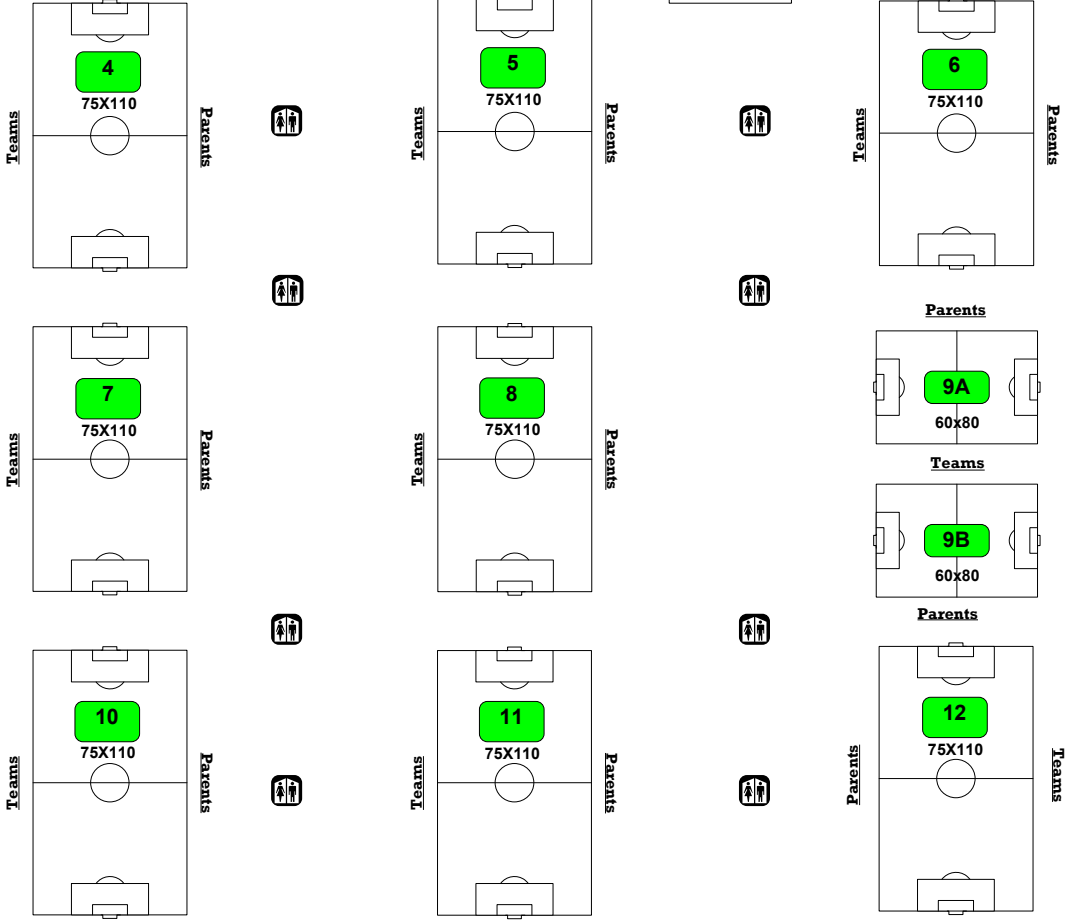

From: Toll Road/
Us 31 Bypass

Nimtz Parkway

IRISH
Two Clubs, One Family,
Committed to Excellence.
NORTHERN INDIANA
FUTBOL ACADEMY

Logo: JUNIOR IRISH EST. 1977

Logo: NIFA

South Entrance