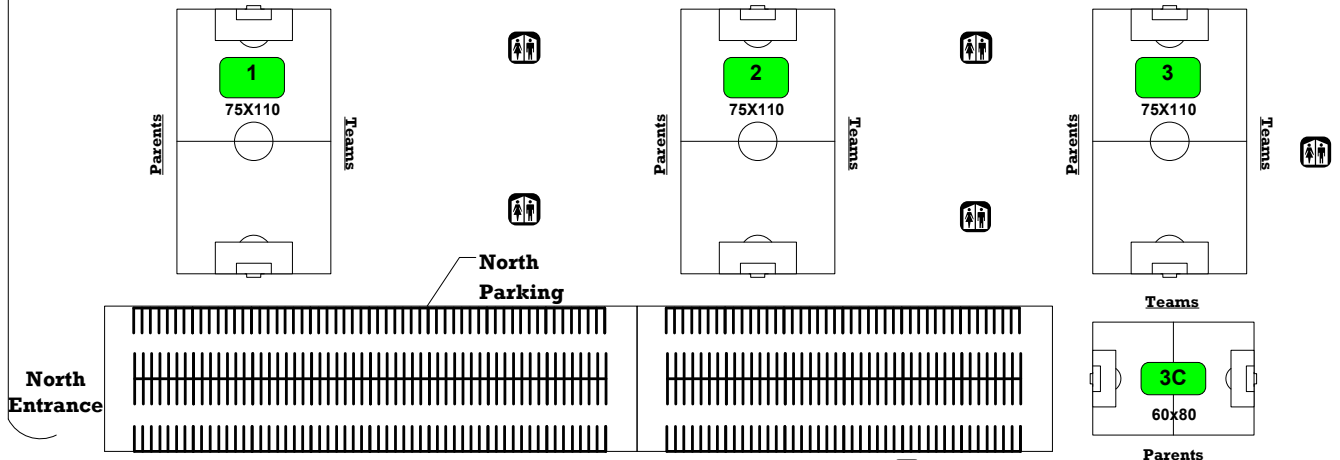

From: Toll Road/
Us 31 Bypass

Nimtz Parkway

IRISH
Two Clubs, One Family,
Committed to Excellence.
NORTHERN INDIANA
FUTBOL ACADEMY

Logo: JUNIOR IRISH EST. 1977

Logo: NIFA

South Entrance